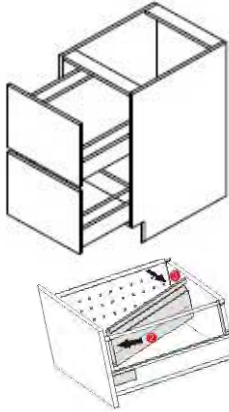

Full Height Double Door Base Cabinet

One Full Depth Shelf

| SKU | Dimensions W x H x D | FACTORY MSRP | MFK PRICE |
|------|-------------------------|-----------------|--------------|
| B24F | 24" x 34 1/2" x 23 3/8" | \$430 | \$402 |
| B27F | 27" x 34 1/2" x 23 3/8" | \$460 | \$430 |
| B30F | 30" x 34 1/2" x 23 3/8" | \$490 | \$458 |
| B33F | 33" x 34 1/2" x 23 3/8" | \$540 | \$505 |
| B36F | 36" x 34 1/2" x 23 3/8" | \$590 | \$552 |
| B39F | 39" x 34 1/2" x 23 3/8" | \$620 | \$580 |
| B42F | 42" x 34 1/2" x 23 3/8" | \$650 | \$608 |

Sink Base Cabinet

One False Fronts

Open Back for Easy Plumbing

| SKU | Dimensions W x H x D | FACTORY MSRP | MFK PRICE |
|------|-------------------------|-----------------|--------------|
| SB30 | 30" x 34 1/2" x 23 3/8" | \$450 | \$421 |
| SB33 | 33" x 34 1/2" x 23 3/8" | \$490 | \$458 |

Sink Base Cabinet

Two False Fronts

Open Back for Easy Plumbing

| SKU | Dimensions W x H x D | FACTORY MSRP | MFK PRICE |
|------|-------------------------|-----------------|--------------|
| SB36 | 36" x 34 1/2" x 23 3/8" | \$530 | \$496 |
| SB39 | 39" x 34 1/2" x 23 3/8" | \$570 | \$533 |
| SB42 | 42" x 34 1/2" x 23 3/8" | \$610 | \$570 |

Full Height Sink Base Cabinet

Open Back for Easy Plumbing

Valance Behind Doors to Conceal Sink

| SKU | Dimensions W x H x D | FACTORY MSRP | MFK PRICE |
|-------|-------------------------|-----------------|--------------|
| SB30F | 24" x 34 1/2" x 23 3/8" | \$450 | \$421 |
| SB33F | 27" x 34 1/2" x 23 3/8" | \$490 | \$458 |
| SB36F | 36" x 34 1/2" x 23 3/8" | \$530 | \$496 |
| SB39F | 39" x 34 1/2" x 23 3/8" | \$570 | \$533 |
| SB42F | 42" x 34 1/2" x 23 3/8" | \$610 | \$570 |