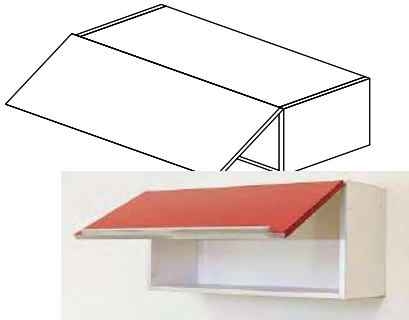

Wall Diagonal Corner Cabinet

| SKU | Dimensions W x H x D | FACTORY MSRP | MFK PRICE |
|--------------------------|-------------------------|-----------------|--------------|
| WDC2430 Two Shelves | 24" x 30" x 11 15/16" | \$450 | \$421 |
| WDC2436 Two Shelves | 24" x 36" x 11 15/16" | \$510 | \$477 |
| WDC2442 Three Shelves | 24" x 42" x 11 15/16" | \$600 | \$561 |

Easy Reach Corner Cabinet

| SKU | Dimensions W x H x D | FACTORY MSRP | MFK PRICE |
|-------------------------|-------------------------|-----------------|--------------|
| EZ2430 Two Shelves | 24" x 30" x 11 5/8" | \$570 | \$533 |
| EZ2436 Two Shelves | 24" x 36" x 11 5/8" | \$610 | \$570 |
| EZ2442 Three Shelves | 24" x 42" x 11 5/8" | \$670 | \$626 |

Wall Blind Corner Cabinet

No Pull Required From Wall, Specify Blind Right or Blind Left

| SKU | Dimensions W x H x D | FACTORY MSRP | MFK PRICE |
|------------------------------|-------------------------|-----------------|--------------|
| WBC2430 L/R Two Shelves | 27" x 30" x 11 5/8" | \$300 | \$255 |
| WBC2436 L/R Two Shelves | 27" x 36" x 11 5/8" | \$330 | \$280 |
| WBC2442 L/R Three Shelves | 27" x 42" x 11 5/8" | \$370 | \$314 |